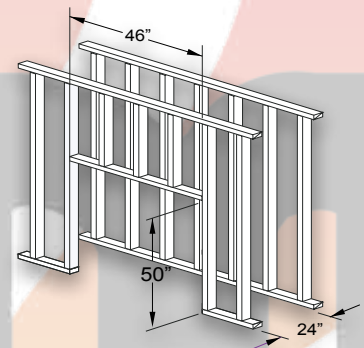

Consult the owner's manual for complete installation instructions and proper clearances to combustible surfaces prior to installing fireplace. All specifications, framing dimensions, product designs, materials and colors are subject to change without notice. The actual flame pattern color and accessories may differ from the illustrations. Please verify actual specifications at the time of purchase. Diagrams and illustrations are not to scale.

Warranty: The manufacturer warrants this fireplace to be free from defects in materials and workmanship at the time of manufacture. There is a limited 10 year warranty on the firebox; 5 year limited warranty on the burner and 1 year limited warranty on the pilot burner assembly and fan motors (if included). The valve carries a limited 1 year warranty unless otherwise specified in the installation manual. Glass, plated/painted finishes and refractory lining are exempt.

MONTIGO
the art of fireplaces

www.montigo.com

Ferndale, Washington
TF 1.800.789.6236
FX 1.866.300.0927

Langley, British Columbia
TF 1.800.378.3115
FX 1.604.607.6462

Available at:

Printed in Canada

P/N XB2006

122310