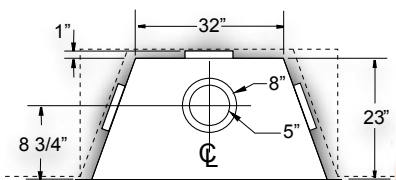

Power Vent, Flush Face Single Sided Fireplace

Features:

- ❑ Herring bone brick lining
- ❑ Standard with IPI Electronic Ignition
- ❑ Equipped for use with Montigo's power vent for runs up to 100'
- ❑ 36" viewing area for a full view of the spectacular fire
- ❑ Zero Clearance to floor for a genuine hearth appearance
- ❑ Flush or Clean-Face Design allows for brick or tile installation over the fireplace frame
- ❑ Wrought Iron Grate
- ❑ 6 piece logset and glowing embers

Fireplace BTU/H Input		
Model#	Natural Gas	Liquid Propane
H36PV	55,000	50,000†

†LP model currently unavailable

Top View