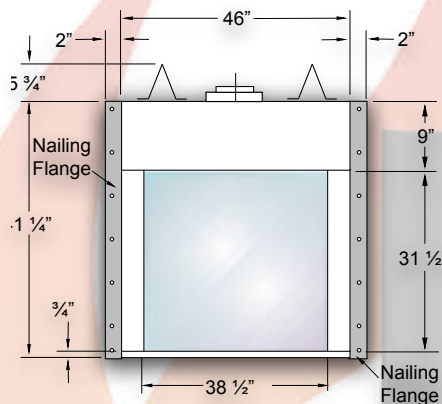

H-Series ~ H36PV

Power Vent, Flush Face Single Sided Fireplace

Features:

- ❑ Herring bone brick lining
- ❑ Standard with IPI Electronic Ignition
- ❑ Equipped for use with Montigo's power vent for runs up to 100'
- ❑ 36" viewing area for a full view of the spectacular fire
- ❑ Zero Clearance to floor for a genuine hearth appearance
- ❑ Flush or Clean-Face Design allows for brick or tile installation over the fireplace frame
- ❑ Wrought Iron Grate
- ❑ 6 piece logset and glowing embers

Fireplace BTU/H Input		
Model#	Natural Gas	Liquid Propane
H36PV	55,000	50,000†

†LP model currently unavailable

Front View

Consult the owner's manual for complete installation instructions and proper clearances to combustible surfaces prior to installing fireplace. All specifications, framing dimensions, product designs, materials and colors are subject to change without notice. The actual flame pattern color and accessories may differ from the illustrations. Please verify actual specifications at the time of purchase. Diagrams and illustrations are not to scale.

Warranty: The manufacturer warrants this fireplace to be free from defects in materials and workmanship at the time of manufacture. There is a limited 10 year warranty on the firebox; 5 year limited warranty on the burner and 1 year limited warranty on the pilot burner assembly and fan motors (if included). The valve carries a limited 1 year warranty unless otherwise specified in the installation manual. Glass, plated/painted finishes and refractory lining are exempt.

MONTIGO
the art of fireplaces

www.montigo.com

Ferndale, Washington
TF 1.800.789.6236
FX 1.866.300.0927

Langley, British Columbia
TF 1.800.378.3115
FX 1.604.607.6462

Available at:

Printed in Canada

P/N XB2006

122310