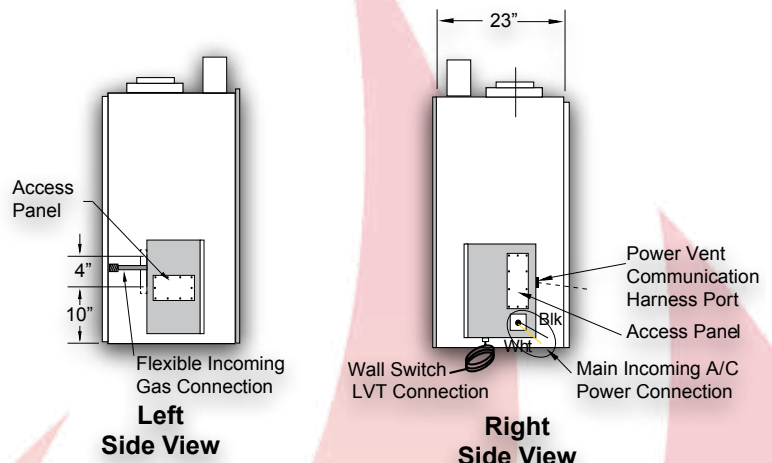

 **MONTIGO**[®]
the art of fireplaces
www.montigo.com

H-Series ~ H36PV

Power Vent
Flush Face
Single Sided Fireplace

H36PV shown

H-Series ~ H36PV

Power Vent, Flush Face Single Sided Fireplace

Features:

- ❑ Herring bone brick lining
- ❑ Standard with IPI Electronic Ignition
- ❑ Equipped for use with Montigo's power vent for runs up to 100'
- ❑ 36" viewing area for a full view of the spectacular fire
- ❑ Zero Clearance to floor for a genuine hearth appearance
- ❑ Flush or Clean-Face Design allows for brick or tile installation over the fireplace frame
- ❑ Wrought Iron Grate
- ❑ 6 piece logset and glowing embers

Fireplace BTU/H Input		
Model#	Natural Gas	Liquid Propane
H36PV	55,000	50,000†

†LP model currently unavailable

Top View

Front View

Left Side View

Right Side View

Consult the owner's manual for complete installation instructions and proper clearances to combustible surfaces prior to installing fireplace. All specifications, framing dimensions, product designs, materials and colors are subject to change without notice. The actual flame pattern color and accessories may differ from the illustrations. Please verify actual specifications at the time of purchase. Diagrams and illustrations are not to scale.