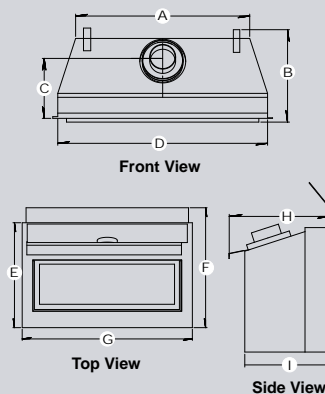

✿ Features common to all models ✿

- ★ Approved for use with CSA/UI (approved flex and rigid pipe)
- ★ 30 Degree Top, for out the back or up and out installations
- ★ HEATER RATED
- ★ No Tools required for door removal
- ★ Approved for optional fan
- ★ Contemporary ribbon burner with adjustable air shutter

Consult your owners manual for complete installation instructions and proper clearances to combustible surfaces prior to installing your fireplace.

Warranty: The manufacture warrants this fireplace to be free of defects in materials and workmanship at the time of manufacture. There is a limited 10 year warranty on the firebox; 5 year limited warranty on the burner, and 1 year limited warranty on the pilot burner assembly and fan motors (if included). The valve carries a limited 1 year warranty unless otherwise specified in the installation manual. Glass, plated/painted finishes and refractory lining are exempt.

All specification, framing dimensions, product designs, materials and colors are subject to change without notice. The actual flame pattern and color may vary slightly from the illustrations.

Fireplace Dimensions