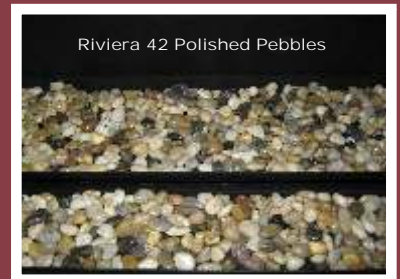

Riviera 42 single-side Gas Fireplace

Create that built in gas fireplace feature with an enhanced ribbon burner effect

Luxor Gas Fireplaces Are The Reward!

Riviera 42 single-side Gas Fireplace

Consult your dealer nearest you or contact the factory for further details

Luxor Riviera 42 CSA P.4.1-02 Efficiency
24,000 BTU/MB on Natural Gas & Propane

Riviera 42 Glass Beads

Riviera 42 Polished Pebbles

The Polish Stone Accent with a Soothing Flame for a Luxury Look

RIVIERA – 42 Framing Dimensions