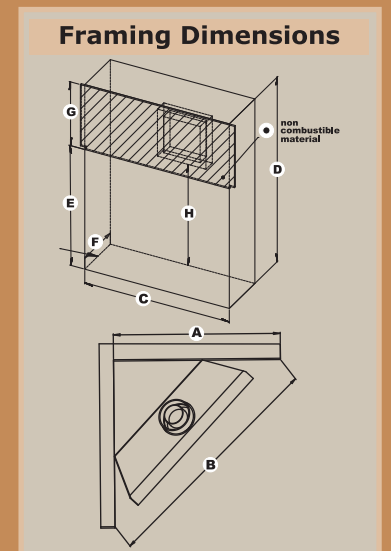

LUXOR Gas Fireplaces Are The Reward!

manufactured by Fire Hearth

Luxor Gas Fireplaces (Fire Hearth Mfg.)
Unit 106 - 5570 - 268 St, Langley, BC Canada V4W 3X4
Ph:604 857 5564 Fax:604 857 5567
Email:Info@FireHearth.ca www.FireHearth.ca