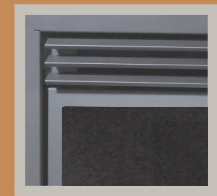

MB 42 single-side Gas Fireplace
shown with the Optional Flush Black Satin Louvers

LUXOR offers a wide variety of optional doors/finishes and brick liners.

Consult your dealer nearest you or contact the factory for further details

MB 42 Clean-Face

Shown with the Mission Glass Door

Optional Flush Louvers

Optional Stainless Steel Louvers

Optional Horizontal Louvers

✧ Design Options ✧

- ★ Mission Glass Door
- ★ Remote Control Ready
- ★ Fraser River Rocks
- ★ Log Set (Up-Grade) Options
- ★ Electronic Ignition with Battery Back-Up
- ★ Horizontal Louver Trim Options in Stainless Steel and/or Satin Black Finish
- ★ Two (2) Sets fo Reversible Brick Panels:
 - One (1) Side Traditional
 - One (1) Side in a Herring Bone Pattern
- ★ Flush Mount Trim Options available in Stainless Steel and/or Satin Black Finish