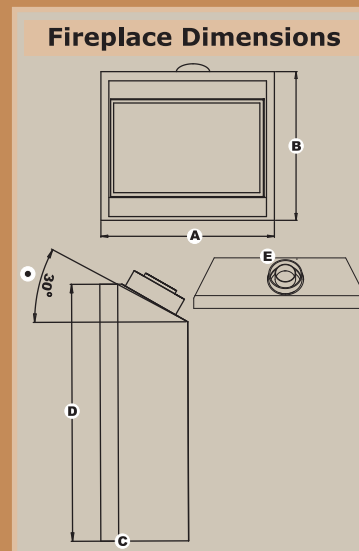

LUXOR Gas Fireplaces Are The Reward!

manufactured by Fire Hearth

Luxor Gas Fireplaces (Fire Hearth Mfg.)
Unit 106 - 5570 - 268 St, Langley, BC Canada V4W 3X4
Ph:604 857 5564 Fax:604 857 5567
Email:Info@FireHearth.ca www.FireHearth.ca