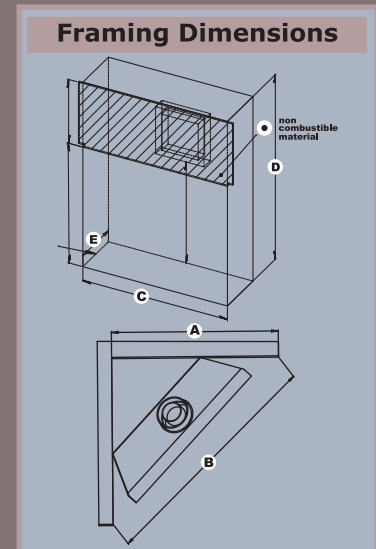

LUXOR

Gas Fireplaces Are The Reward!

Luxor Gas Fireplaces (Fire Hearth Mfg.)
Unit 106 - 5570 - 268 St, Langley, BC Canada V4W 3X4
Ph:604 857 5564 Fax:604 857 5567
Email:Info@FireHearth.ca www.FireHearth.ca

manufactured by Fire Hearth