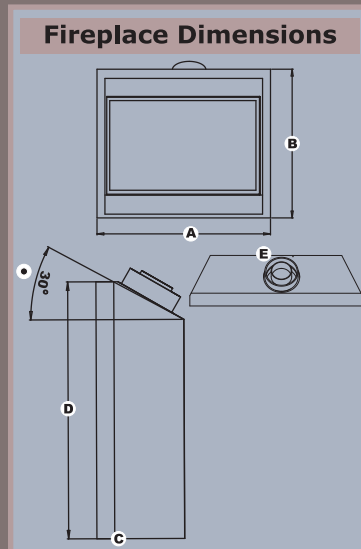

LUXOR

Gas Fireplaces Are The Reward!

Luxor Gas Fireplaces (Fire Hearth Mfg.)
Unit 106 - 5570 - 268 St, Langley, BC Canada V4W 3X4
Ph:604 857 5564 Fax:604 857 5567
Email:Info@FireHearth.ca www.FireHearth.ca

manufactured by Fire Hearth