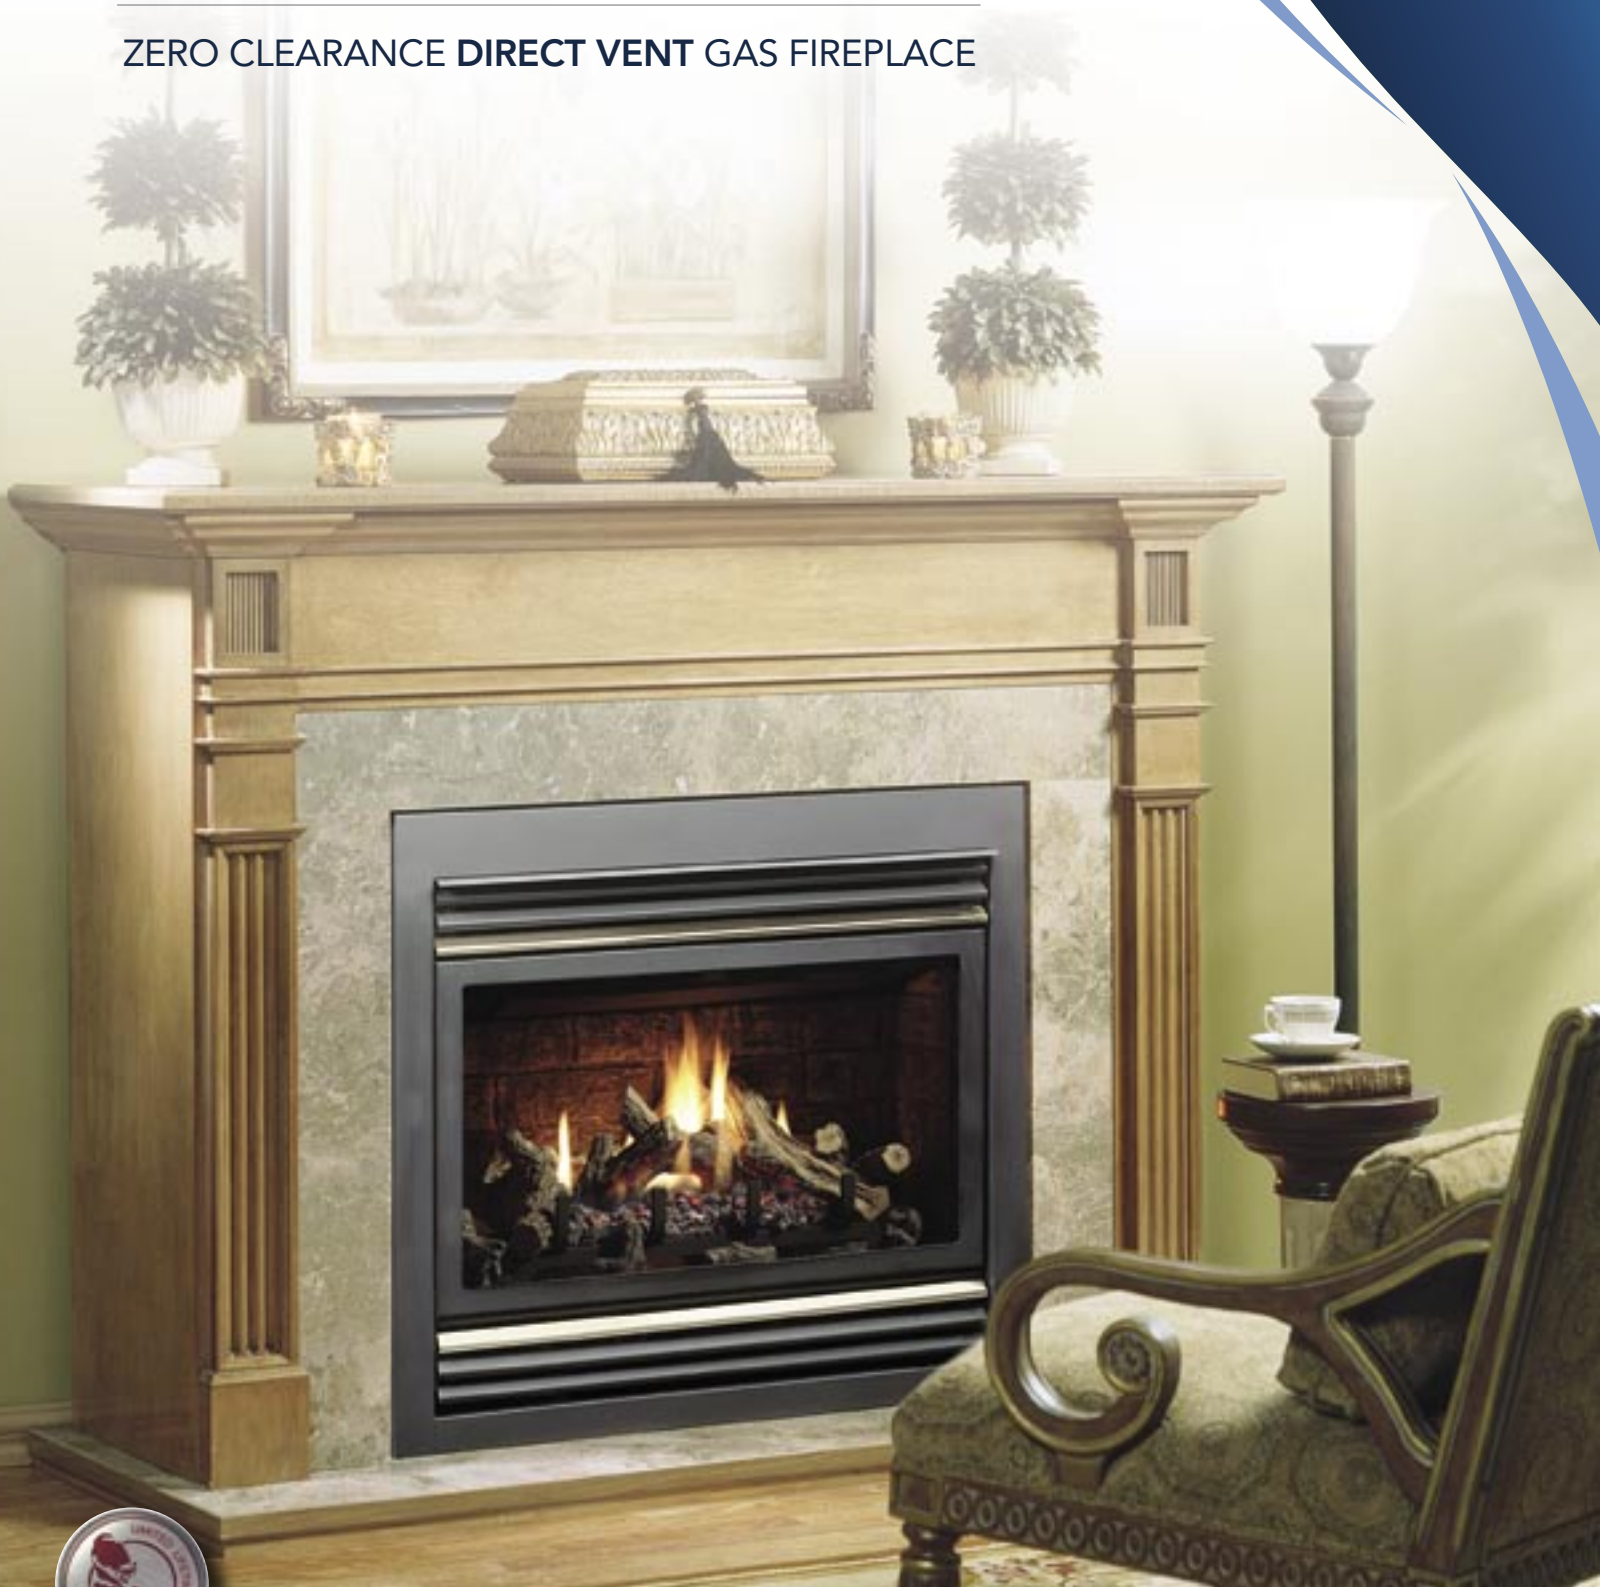

ZDV6000

ZERO CLEARANCE DIRECT VENT GAS FIREPLACE

The Ultimate in Design, Engineering & Quality

This unit illustrated is a ZDV6000N Zero Clearance Direct Vent Natural Gas Fireplace,
with LOGC6 Log Set - Z6GBP Grill Kit - Classic Polish Brass, and Z33RLC Refractory Fiber Brick Liner - Classic.