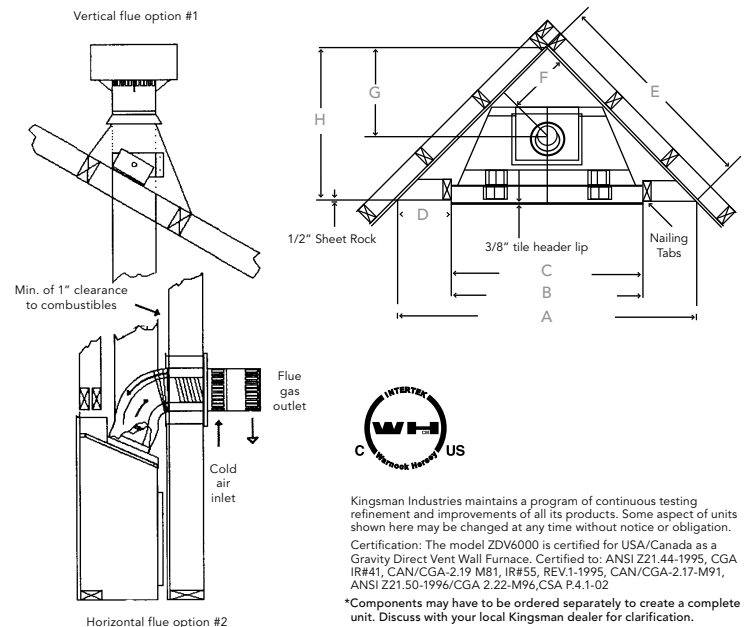

LOGC5 Log Set – Four Piece Cast – Oak

Unit illustrated is a ZDV6000N Zero Clearance Direct Vent Fireplace – Natural Gas, with LOGC5 Log Set, Z33PBL, Z33ADDX Arch Door Frame – Deluxe, and Z33PBL Decorative Black Panel Grill Kit.

CORNER FRAMING DIMENSIONS (INCHES)

LOUVERED		CLEAN VIEW CIRCULATING KIT (CVCK)	
ZDV6000		ZDV6000	
A	58"	A	63 ¹ / ₈ "
B	33 ¹ / ₈ "	B	33 ⁷ / ₈ "
C	32 ¹ / ₂ "	C	33 ⁹ / ₁₆ "
D	12 ¹ / ₂ "	D	14 ⁵ / ₈ "
E	41"	E	44 ⁵ / ₈ "
F	14 ⁷ / ₈ "	F	13 ⁷ / ₈ "
G	21 ¹ / ₁₆ "	G	19 ⁵ / ₈ "
H	30 ³ / ₈ "	H	31 ⁹ / ₁₆ "

UNIT AND FRAMING SPECIFICATIONS (INCHES)

TOP FLUE MODELS	Height		Front Width		Depth	
	Actual	Framing	Actual	Framing	Actual	Framing
LOUVERS						
ZDV6000	30 ¹ / ₂ "	31"	32 ¹ / ₂ "	33 ¹ / ₈ "	14"	14"
CLEAN VIEW CIRCULATING KIT (CVCK)						
ZDV6000	32 ³ / ₈ "	38 ³ / ₈ "	33 ⁹ / ₁₆ "	33 ⁷ / ₈ "	16 ⁷ / ₁₆ "	16 ⁹ / ₁₆ "